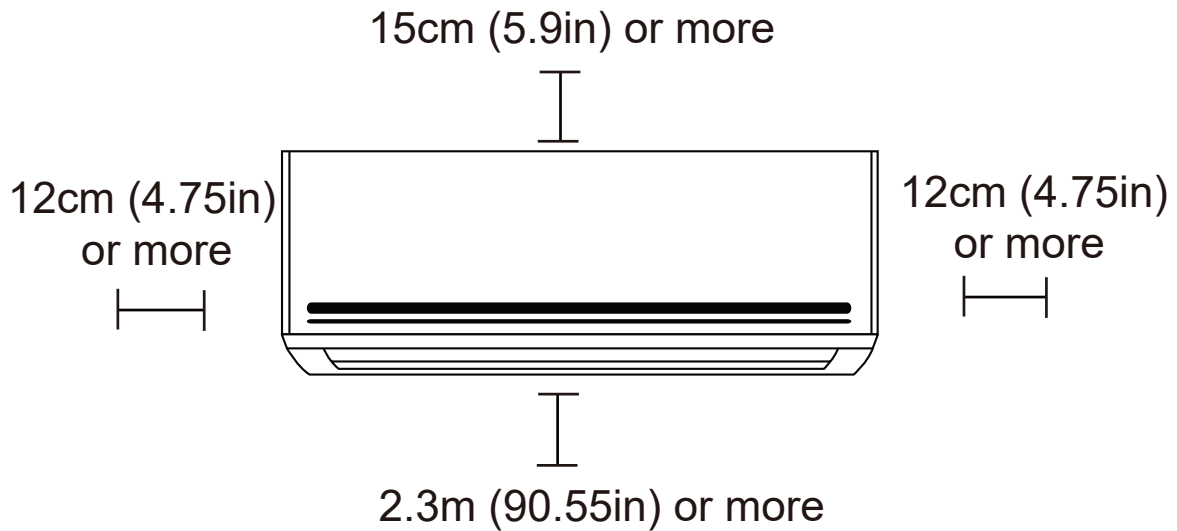

DIMENSIONAL SPECIFICATIONS

LBH09DT

MINIMUM SPACING REQUIREMENTS

INDOOR