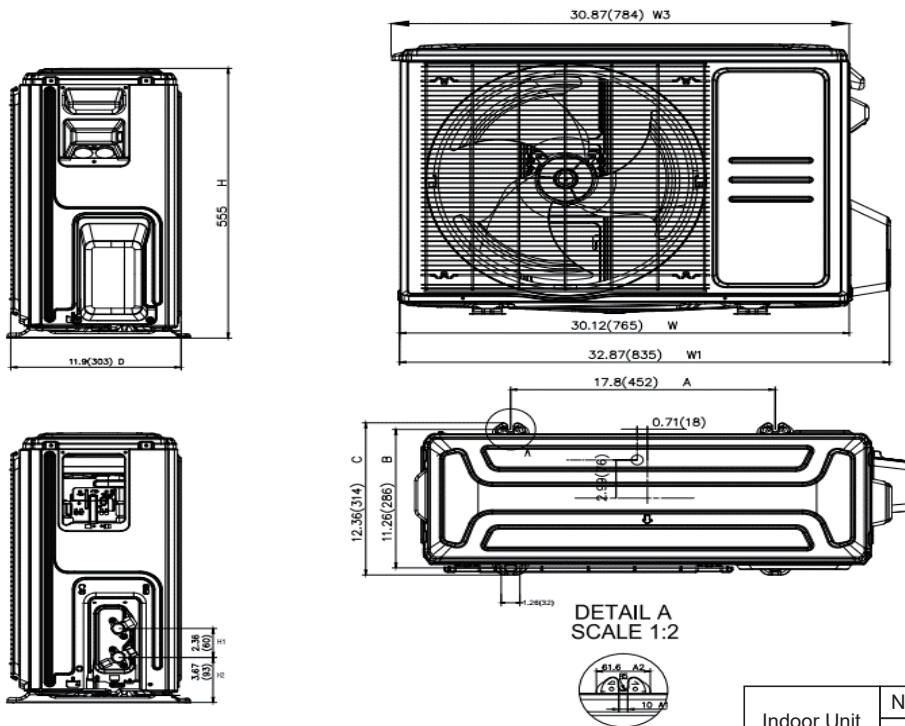

LBG Products®

HVAC expert, provide comfort life at home

SPLIT TYPE 21SEER MINI SPLIT AIRBOX SERIES

**Model:
LBH09DT**

Specifications	Unit	Parameter
ODU Model	-	LBH09DTO
IDU Model	-	LBH09DTI
System Ratings		
Cooling Capacity	Btu/h	9,000
Heating Capacity (47°F)	Btu/h	10,000
Heating Capacity (17°F)	Btu/h	6,000
Cooling Capacity Range	Btu/h	2,900-10,500
Heating Capacity Range	Btu/h	2,400-10,500
Cooling Power Input (Max)	W	715
Heating Power Input (Max)	W	905
SEER	-	21.5
HSPF	-	10
EER	(Btu/h) /W	12.6
COP	W/W	3.24
Cooling Operation Range	°F (°C)	5~122 (-15 ~ 50)
Heating Operation Range	°F (°C)	5~75 (-15 ~ 24)
Gas Pipe Size (OD)	Inch	3/8"
Liquid Pipe Size (OD)	Inch	1/4"
Connection Method	-	Flared
Factory Charge	oz	25.40
Additional Charge	oz/ft.	0.16
Pre-Charge Length	ft.	24.6
MAX Refrigerant Length	ft.	82.02
Min Refrigerant Pipe Length	ft.	9.8
MAX Refrigerant Pipe Elevation	ft.	32.81
Indoor Unit Data		
Fan Motor Power Output	W	13
Fan Motor RLA	A	0.15
Air Flow Volume (Hi/Mi/Lo)	CFM	246.47/176.47/141.18
Sound Pressure Level (Hi/Mi/Lo)	dB(A)	37/28/20
Power Supply	-	208/230V / 1Ph / 60Hz
Min/Max Voltage	V	187-253
MCA	A	3
MOCP/Breaker Size	A	15
Outdoor Unit Data		
Compressor Type	-	ROTARY
Compressor RLA	A	7
Refrigerant Type	-	R410A
Fan Motor Power Output	W	34
Fan Motor RLA	A	0.8
Sound Pressure Level	dB(A)	54.5
Power Supply	-	208/230V / 1Ph / 60Hz
Min/Max Voltage	V	187-253
Connection wiring	-	16*4 AWG
MCA	A	12
MOCP/Breaker Size	A	15

Job Name:

Schedule Reference:

Date:

Specification are subject to change without notice.

LBG Products[®]

HVAC expert, provide comfort life at home

Outline and Physical Dimension of LBH09DT.

W(mm/inch)	D(mm/inch)	H(mm/inch)
729/28.7	200/7.87	292/11.5

Units: inch (mm)

Indoor Unit	Net/Gross weight	kg	8.0/10.2
	Net/Gross weight	lb	17.64/22.49
Outdoor Unit	Net/Gross weight	kg	25.0/27.6
	Net/Gross weight	lb	55.11/60.85

DIMENSIONAL SPECIFICATIONS

LBH09DT

MINIMUM SPACING REQUIREMENTS