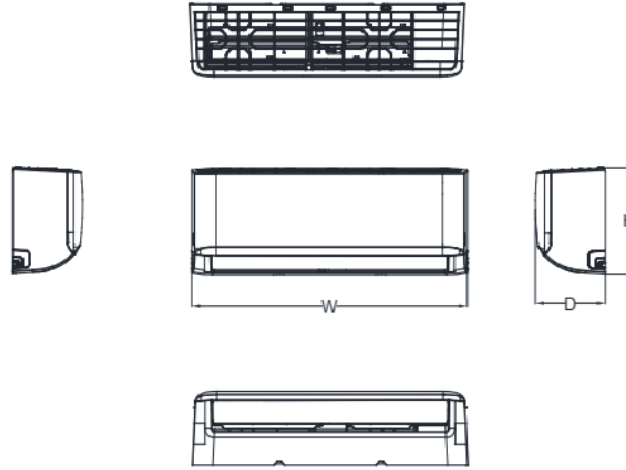

Job Name:

Schedule Reference:

Date:

Specification are subject to change without notice.

LBG Products[®]

HVAC expert, provide comfort life at home

Outline and Physical Dimension of LBH09DT.

W(mm/inch)	D(mm/inch)	H(mm/inch)
729/28.7	200/7.87	292/11.5

Units: inch (mm)

Indoor Unit	Net/Gross weight	kg	8.0/10.2
	Net/Gross weight	lb	17.64/22.49
Outdoor Unit	Net/Gross weight	kg	25.0/27.6
	Net/Gross weight	lb	55.11/60.85

DIMENSIONAL SPECIFICATIONS

LBH09DT

MINIMUM SPACING REQUIREMENTS