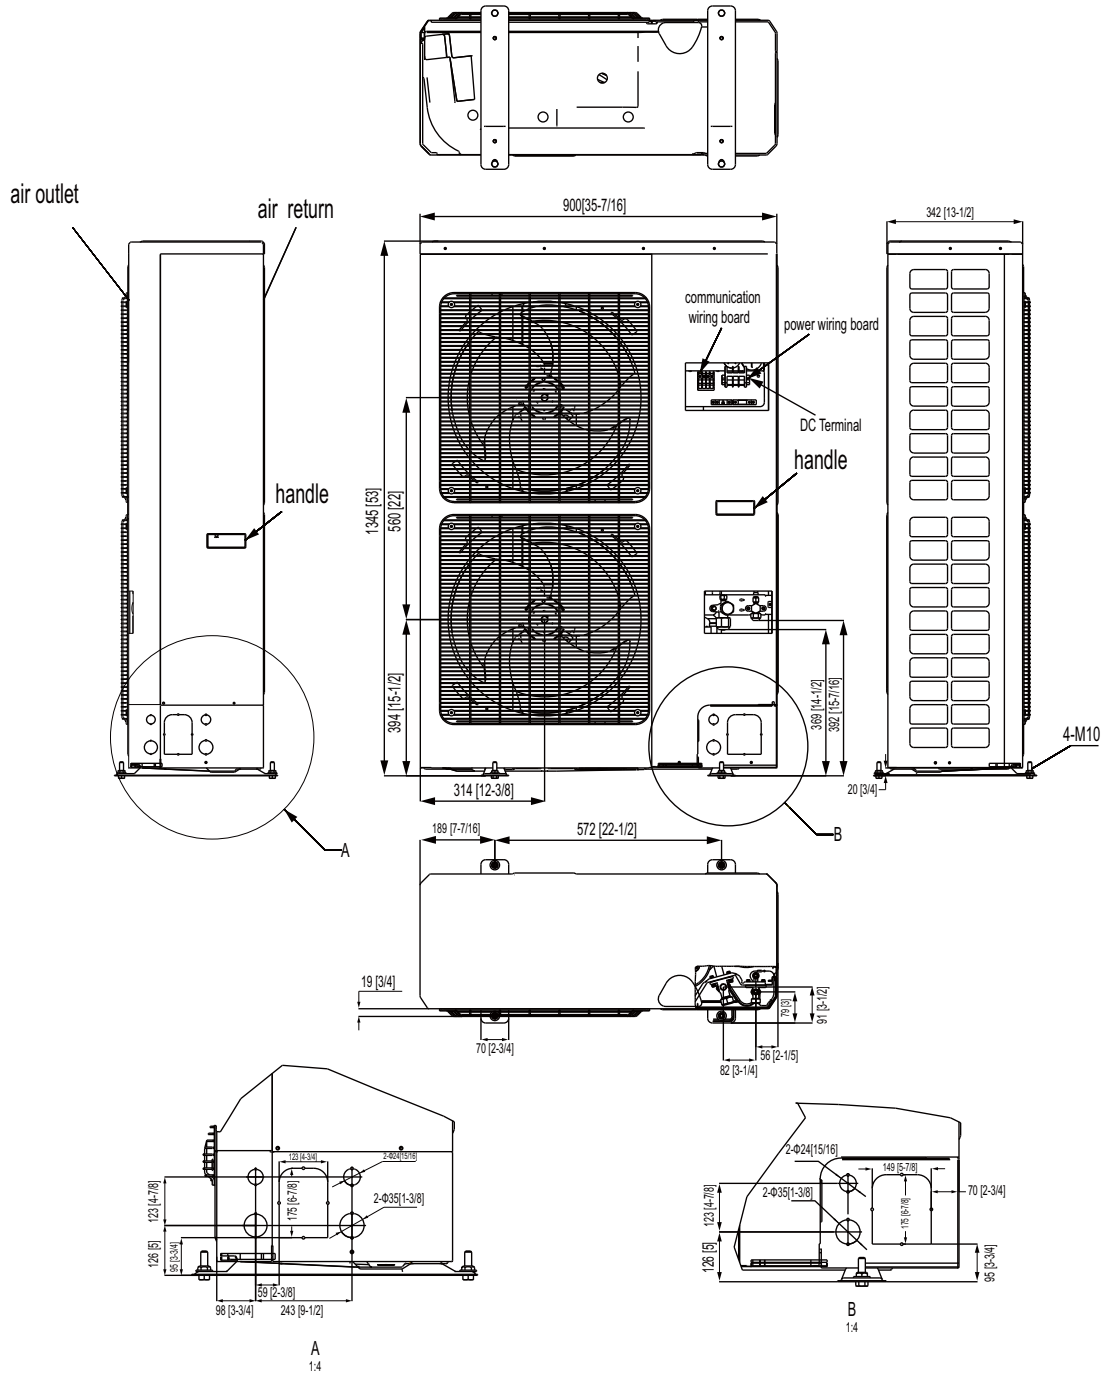

208~230V Mini Solar GMV

Model:
GMV-Y60WL/A-T(U)

Specification	Unit	Parameter
Model	—	GMV-Y60WL/A-T(U)
Performance		
Rated Cooling Capacity (*1)	kBtu/h	54
Rated Heating Capacity (*2)	kBtu/h	60
Power Input	Cooling(kw)	4.6
	Heating(kw)	4.7
Operating Temperature Range	Cooling (Outdoor) °C/°F	-5~48/23~118
	Heating (Outdoor) °C/°F	-20~27/-4~81
Sound Pressure Level	dB(A)	62
AHRI Ratings(Ducted/Non-Ducted)		
EER	W/W	3.43
SEER/HSPF	—	15~16/8.2~9
COP	W	3.43
Dimension		
External Dimensions (H x W x D)	In.(mm)	35-7/16 × 13-3/8 × 52-15/16 (900 × 340 × 1345)
Net Weight	lbs/kg	271.2 (123)
From ODU to First Point or Header	Liquid (mm/inch)	9.52 (3/8)
	Gas (mm/inch)	19.05 (3/4)
Max. Refrigerant Line Length(Between ODU&IDU)	ft.	394
Max. Control Wiring Length	ft.	4920
Electrical Data (AC)		
Power Supply Requirement	Voltage,Phase, Hertz	208/240, 1, 60
Minimum Circuit Ampacity (MCA)	A	38
Maximum Overcurrent Protection (MOP)	A	50
Solar DC Electrical Data (DC)		
Range of Allowable Open Circuit Input Voltage	V	120-440VDC
Range of Input Operating Voltage	V	100-380VDC
Max. Solar Short Circuit Current	A	15A
Recommended Qty of Solar Panel *Base on Yingli model YL325D-36b (Single-series)	—	4~10
Recommended Qty of Solar Panel *Base on Yingli model YL325D-36b (2-series)	—	8~20
Fan		
Type x Quantity	—	Axial-flow×2
Airflow Volume	CFM	3884
Other		
Indoor Unit	Total Capacity	50%~135% of that of outdoor units.
	Max Connectable Quantity	9
Fin Material	—	Copper tube-Aluminum
Condenser Fin Color	—	Gold
Compressor Type x Quantity	—	Inverter Rotary x 1
Refrigerant Charge	kg/oz	3.3/116.4
Refrigerant	—	R410A
Protection Devices	High Pressure	High pressure sensor, High pressure switch 601 psi (4.15 MPa)
	Inverter Circuit	Over-heat protection,Over-current protection
	Compressor	Discharge temp protection, Over-current protection

Outline and Physical Dimensions of GMV-Y60WL/A-T(U).

Unit:mm(in.)