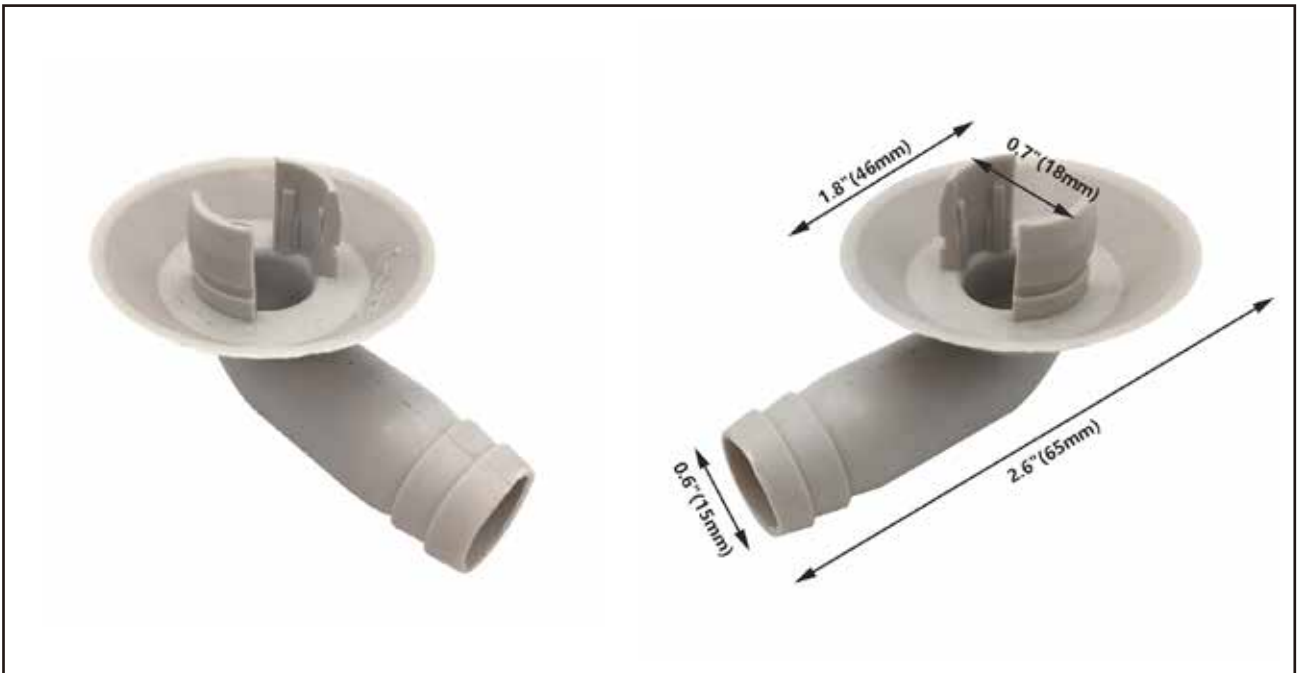

## Condensate Drain Hose Connector Type B

**Models: LBDC-B**

### General Description

- Made of PVC material .
- Special pan-shape design to prevent leakage.
- Weather resistance, designed for long term outdoor usage.
- To connect A/C drain hole and drain hose, redirect A/C condensate.