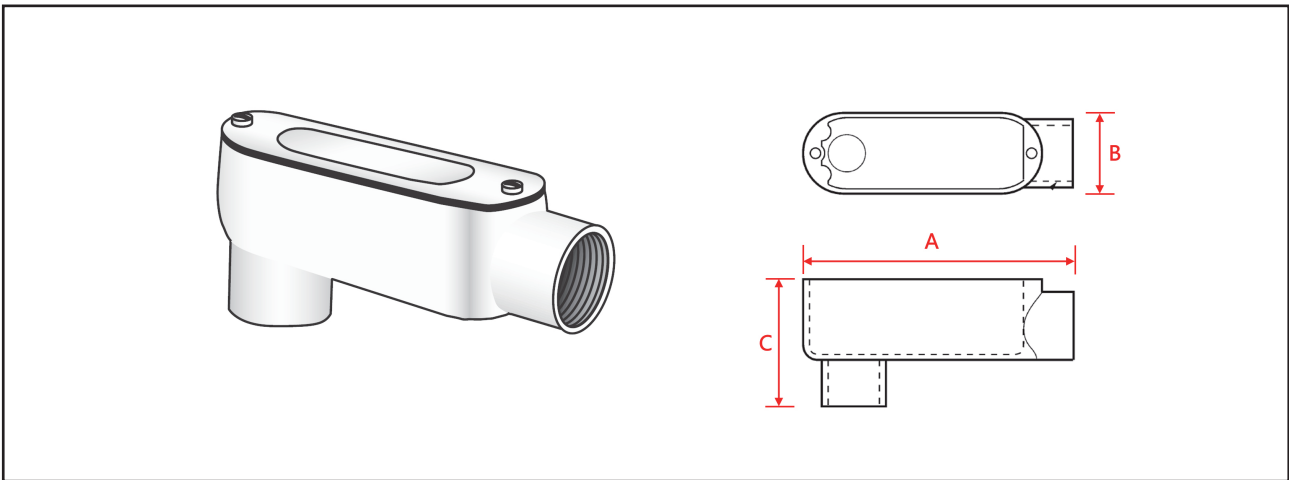

## Conduit Body Type LB

**Models: LBCBLB**

## General Description

- UL Listed.
- Constructed with die cast Aluminum , Powder Coated.
- Cover and gasket included
- Conduit body provides access to conductors for pulling, splicing, maintenance and future changes and upgrades.

Part	Trade size	A (in)	B (in)	C (in)
LBCBLB-4	1/2"	4-15/64	1-19/64	2-7/64
LBCBLB-6	3/4"	4-31/32	1-17/32	2-3/8
LBCBLB-8	1"	5-51/64	1-47/64	2-3/4
LBCBLB-10	1-1/4"	7-51/64	2-31/64	3-1/2
LBCBLB-12	1-1/2"	7-13/16	2-31/64	3-21/32
LBCBLB-16	2"	10-13/64	3-3/32	4-15/64