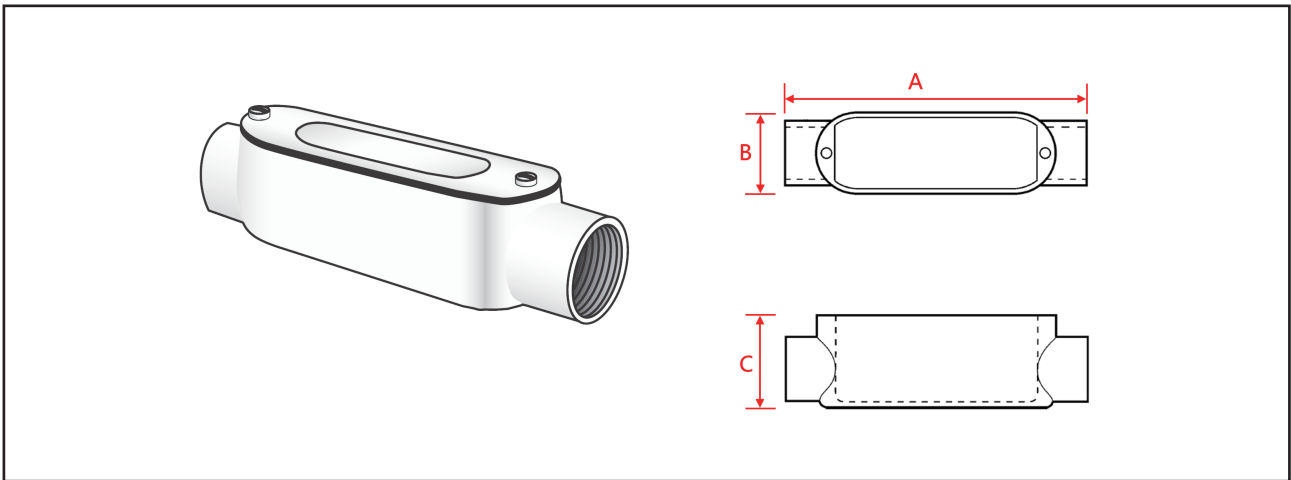

Conduit Body Type LC

Models: LBCBLC

General Description

- UL Listed.
- Constructed with die cast Aluminum , Powder Coated.
- Cover and gasket included
- Conduit body provides access to conductors for pulling, splicing, maintenance and future changes and upgrades.

Part	Trade size	A (in)	B (in)	C (in)
LBCBLC-4	1/2"	4-13/16	1-19/64	1-13/32
LBCBLC-6	3/4"	5-1/2	1-17/32	1-41/64
LBCBLC-8	1"	6-7/16	1-47/64	1-29/32
LBCBLC-10	1-1/4"	8-29/64	2-31/64	2-27/32
LBCBLC-12	1-1/2"	8-29/64	2-31/64	2-27/32
LBCBLC-16	2"	10-45/64	3-3/32	3-13/32