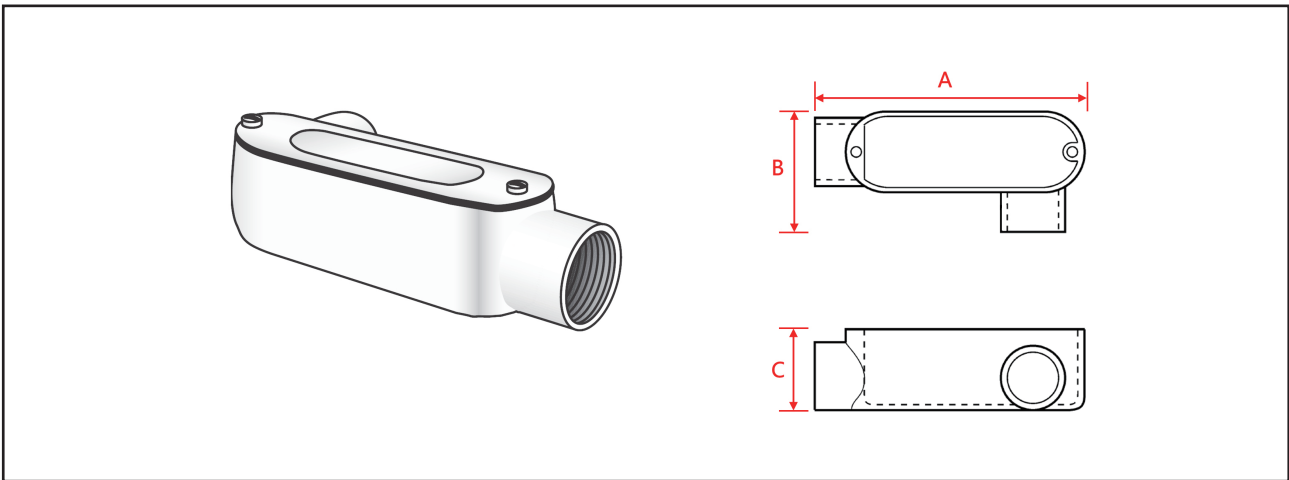

## Conduit Body Type LL

**Models: LBCBLL**

### General Description

- UL Listed.
- Constructed with die cast Aluminum , Powder Coated.
- Cover and gasket included
- Conduit body provides access to conductors for pulling, splicing, maintenance and future changes and upgrades.

Part	Trade size	A (in)	B (in)	C (in)
LBCBLL-4	1/2"	4-15/64	2-1/16	1-13/32
LBCBLL-6	3/4"	4-31/32	2-9/32	1-41/64
LBCBLL-8	1"	5-51/64	2-33/64	1-29/32
LBCBLL-10	1-1/4"	7-51/64	3-1/2	2-27/32
LBCBLL-12	1-1/2"	7-13/16	3-1/2	2-27/32
LBCBLL-16	2"	10-13/64	3-53/64	3-13/32