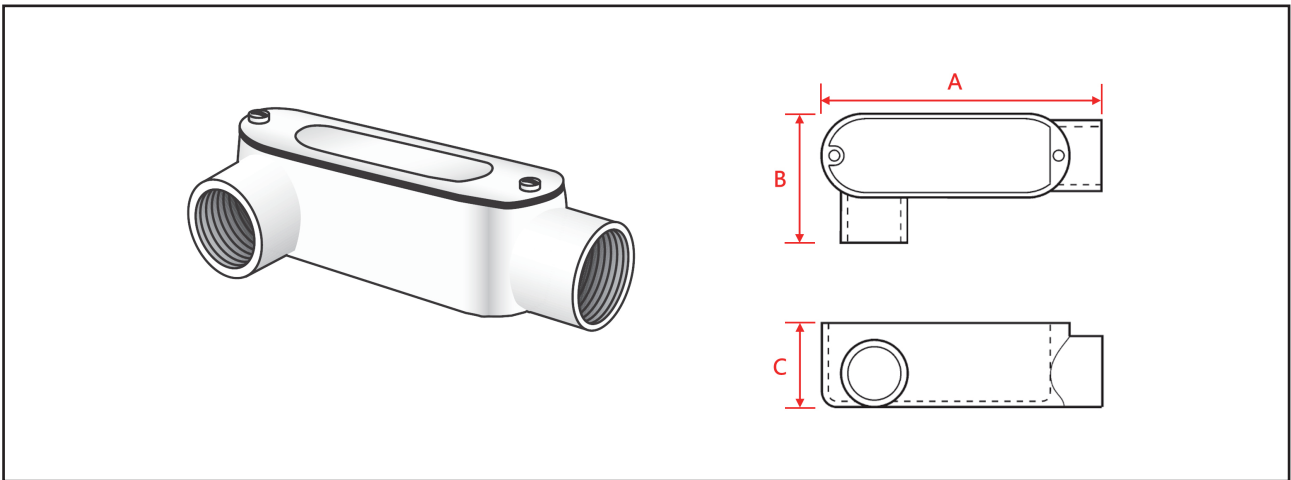

## Conduit Body Type LR

### General Description

- UL Listed.
- Constructed with die cast Aluminum , Powder Coated.
- Cover and gasket included
- Conduit body provides access to conductors for pulling, splicing, maintenance and future changes and upgrades.

Part	Trade size	A (in)	B (in)	C (in)
LBCBLR-4	1/2"	4-15/64	2-1/16	1-13/32
LBCBLR-6	3/4"	4-31/32	2-9/32	1-41/64
LBCBLR-8	1"	5-51/64	2-33/64	1-29/32
LBCBLR-10	1-1/4"	7-51/64	3-1/2	2-27/32
LBCBLR-12	1-1/2"	7-13/16	3-1/2	2-27/32
LBCBLR-16	2"	10-13/64	3-53/64	3-13/32