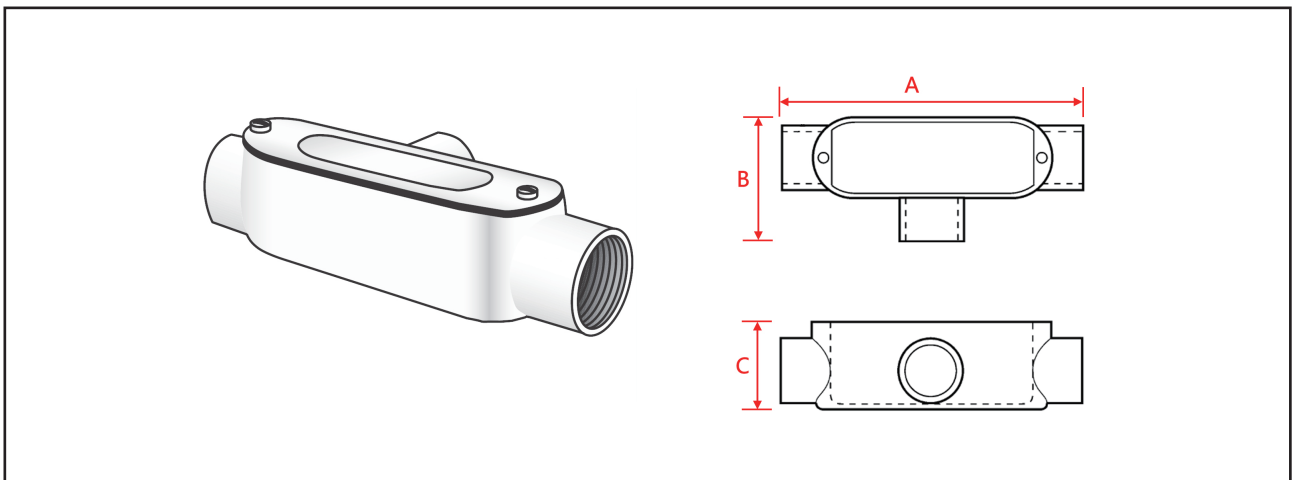

## Conduit Body Type TC

Models: LBCBTC

## General Description

- UL Listed.
- Constructed with die cast Aluminum , Powder Coated.
- Cover and gasket included
- Conduit body provides access to conductors for pulling, splicing, maintenance and future changes and upgrades.

Part	Trade size	A (in)	B (in)	C (in)
LBCBTC-4	1/2"	4-13/16	2-1/16	1-13/32
LBCBTC-6	3/4"	5-1/2	2-9/32	1-41/64
LBCBTC-8	1"	6-7/16	2-33/64	1-29/32
LBCBTC-10	1-1/4"	8-29/64	3-1/2	2-27/32
LBCBTC-12	1-1/2"	8-29/64	3-1/2	2-27/32
LBCBTC-16	2"	10-45/64	3-53/64	3-13/32