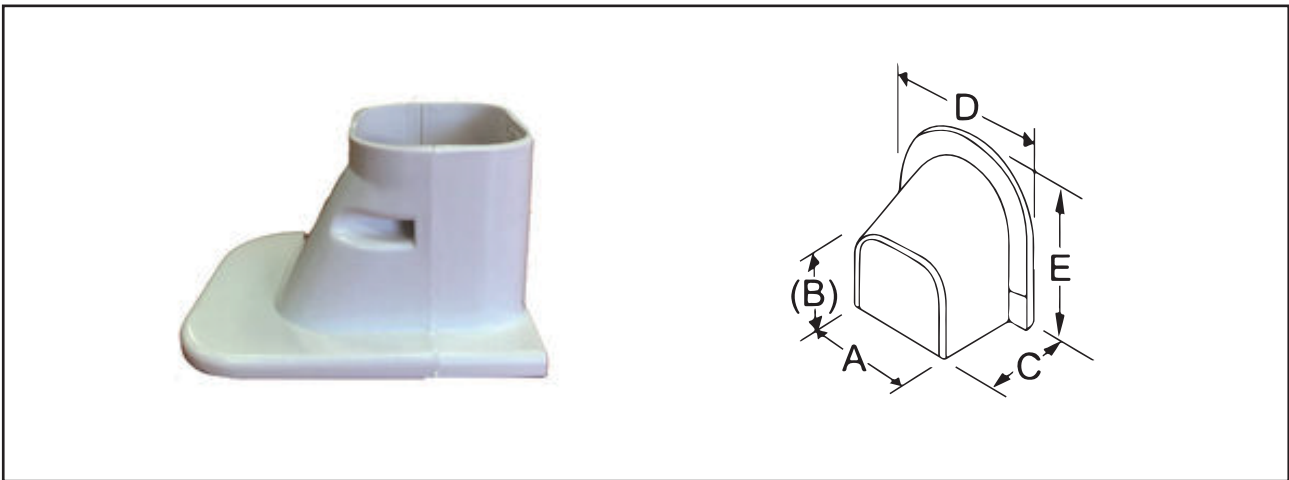

Corner Cap

Models: LBLS-E

General Description

- Three Trade sizes available: 3", 4", 5".
- Snap-on covers and a selection of couplings, elbows, caps, and more for any application.
- High-quality PVC material, UV resistant for outdoor service in all weather conditions.
- Paintable with most house paints to match exterior decorations.
- Commonly use for HVAC, or hide any exterior cabling, piping or wiring.
- Can be used indoor for interior applications.
- Working Temperature: -4°F ~ 140°F
- Color: Ivory

Parts	Dimension (in)				
	A	B	C	D	E
LBLS75-E	3-5/32	2-23/32	3-35/64	4-21/64	5-7/16
LBLS100-E	4-1/4	2-7/8	3-47/64	5-5/16	5-3/4
LBLS130-E	5-7/16	3-15/32	4-17/32	6-19/64	6-15/16