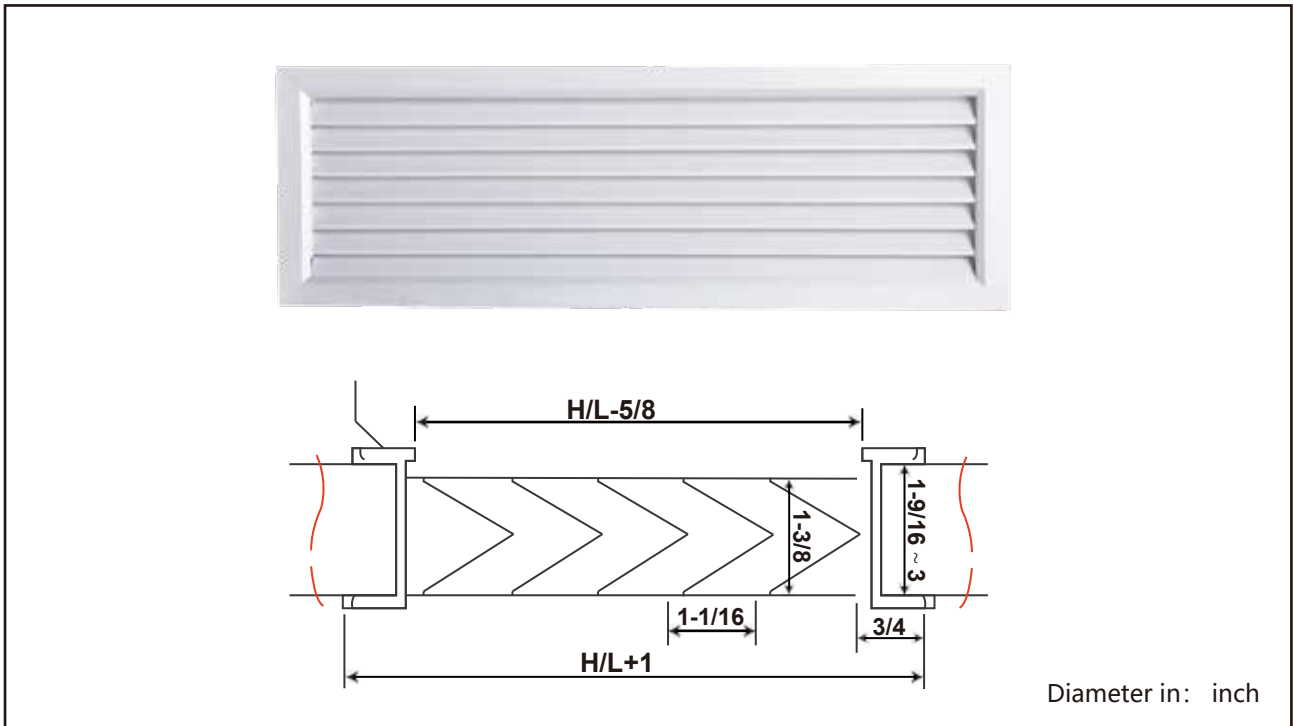

## Door Grille

Models: LBDG

## General Description

- Door grille is used for air ventilation on doors or walls.
- Fixed blades rainproof design.

## Door Grille

**Standard Finish:** White Powder Coating.

**Optional Finish:** Powder Coating with customized color, or anodized.

Standard Size H/L (in)	Air Volume (cfm)
12 x 6	50
20 x 6	90
20 x 10	150
30 x 10	235
30 x 14	335
36 x 12	340
30 x 20	580
40 x 10	310
40 x 14	380
40 x 20	640
V=3.28ft/s	