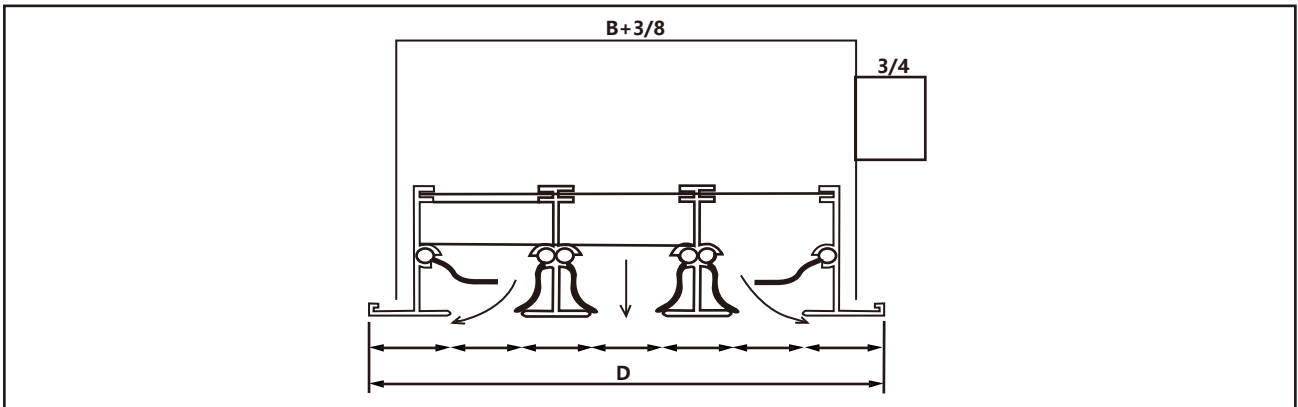

Slot Diffuser

Models: LBSD-A

General Description

- Slot diffusers are available in 1-6 slots, 3/4" or 1" slots size
- Slot diffusers can be mounted on wall or ceiling
- They can be used in rooms with ceiling heights from approx. 8.5ft to 13ft
- The direction of the air discharge can be adjusted by rotating the air control blades.

Slot Diffuser

Models: LBSD-A

Optional Accessory:

Optional Plenum

Standard finish: White powder coating

Optional finish: Powder coating with customize color

Item	Slot Distance	Slots	A	B	H
LBSD-A31	3/4"	1	3-5/16"	1-9/16"	1-15/16"
LBSD-A32		2	4-3/4"	3"	1-15/16"
LBSD-A33		3	6-1/8"	4-3/8"	1-15/16"
LBSD-A34		4	7-1/2"	5-3/4"	1-15/16"
LBSD-A35		5	8-7/8"	7-5/32"	1-15/16"
LBSD-A36		6	10-5/16"	8-37/64"	1-15/16"
LBSD-A41	1"	1	3-1/2"	1-3/4"	1-15/16"
LBSD-A42		2	5-1/8"	3-3/8"	1-15/16"
LBSD-A43		3	6-11/16"	5"	1-15/16"
LBSD-A44		4	8-5/16"	6-9/16"	1-15/16"
LBSD-A45		5	9-7/8"	8-5/32"	1-15/16"
LBSD-A46		6	11-1/2"	9-3/4"	1-15/16"