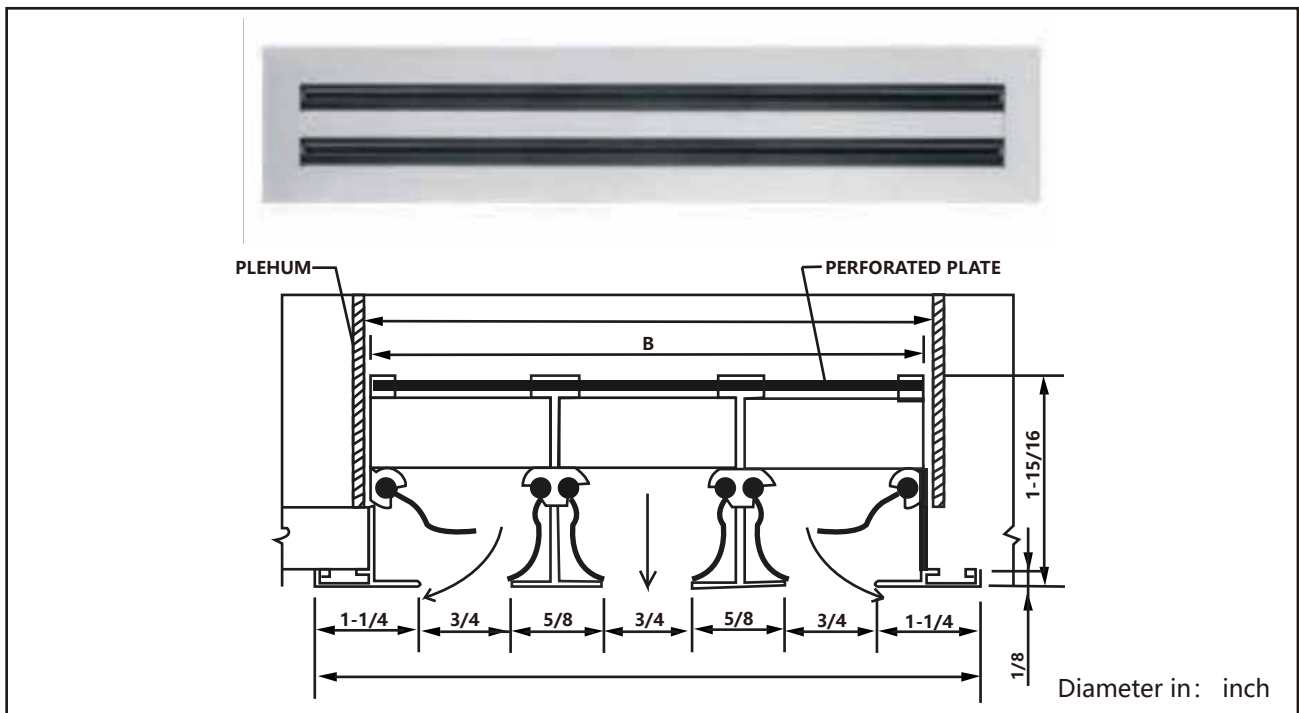

Slot Diffuser

Models: LBSD-A

General Description

- Slot diffusers are available in 1-6 slots, 3/4" or 1" slots size
- Slot diffusers can be mounted on wall or ceiling
- They can be used in rooms with ceiling heights from approx. 8.5ft to 13ft
- The direction of the air discharge can be adjusted by rotating the air control blades.

Slot Diffuser

Models: LBSD-A

Optional Accessory:

Optional Plenum

Standard finish: White powder coating

Optional finish: Powder coating with customize color

Item	Slot Distance	Slots	A	B	H
LBSD-A31	3/4"	1	3-5/16"	1-9/16"	1-15/16"
LBSD-A32		2	4-3/4"	3"	1-15/16"
LBSD-A33		3	6-1/8"	4-3/8"	1-15/16"
LBSD-A34		4	7-1/2"	5-3/4"	1-15/16"
LBSD-A35		5	8-7/8"	7-5/32"	1-15/16"
LBSD-A36		6	10-5/16"	8-37/64"	1-15/16"
LBSD-A41	1"	1	3-1/2"	1-3/4"	1-15/16"
LBSD-A42		2	5-1/8"	3-3/8"	1-15/16"
LBSD-A43		3	6-11/16"	5"	1-15/16"
LBSD-A44		4	8-5/16"	6-9/16"	1-15/16"
LBSD-A45		5	9-7/8"	8-5/32"	1-15/16"
LBSD-A46		6	11-1/2"	9-3/4"	1-15/16"