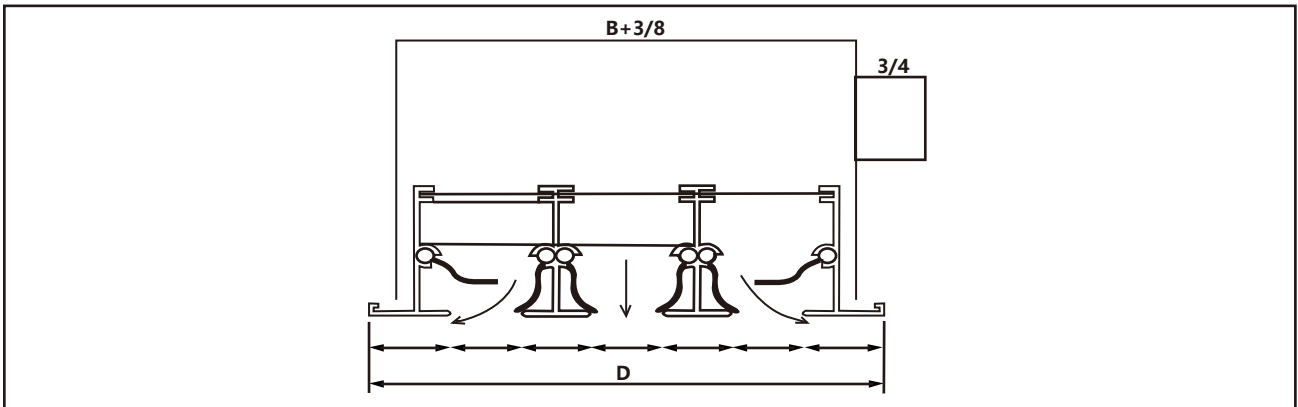

Slot Diffuser

Models: LBSD-B

- Slot diffusers with removable core
- Slot diffusers are available in 2 slots, 3/4" or 1" slots size
- Slot diffusers can be mounted on wall or ceiling
- They can be used in rooms with ceiling heights from approx. 8.5ft to 13ft
- The direction of the air discharge can be adjusted by rotating the air control blades.

Slot Diffuser

Models: LBSD-B

Optional Accessory:
Optional Plenum

Standard finish: White powder coating

Optional finish: Powder coating with customize color

Slot Distance	Slots	A	B	H
3/4"	2	5-11/16"	3-11/16"	2-3/16"
1"	2	6-1/16"	4-1/16"	2-3/16"