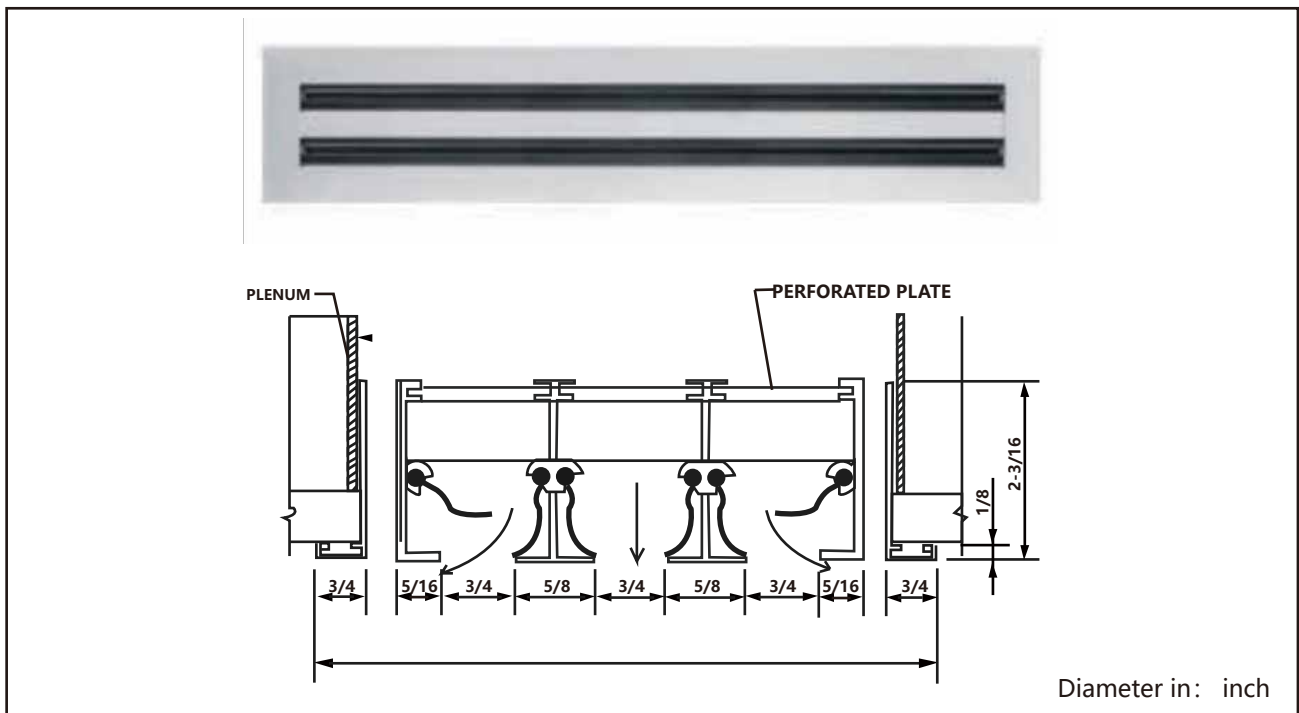

Slot Diffuser

Models: LBSD-B

- Slot diffusers with removable core
- Slot diffusers are available in 2 slots, 3/4" or 1" slots size
- Slot diffusers can be mounted on wall or ceiling
- They can be used in rooms with ceiling heights from approx. 8.5ft to 13ft
- The direction of the air discharge can be adjusted by rotating the air control blades.

Slot Diffuser

Models: LBSD-B

Optional Accessory:
Optional Plenum

Standard finish: White powder coating

Optional finish: Powder coating with customize color

Slot Distance	Slots	A	B	H
3/4"	2	5-11/16"	3-11/16"	2-3/16"
1"	2	6-1/16"	4-1/16"	2-3/16"