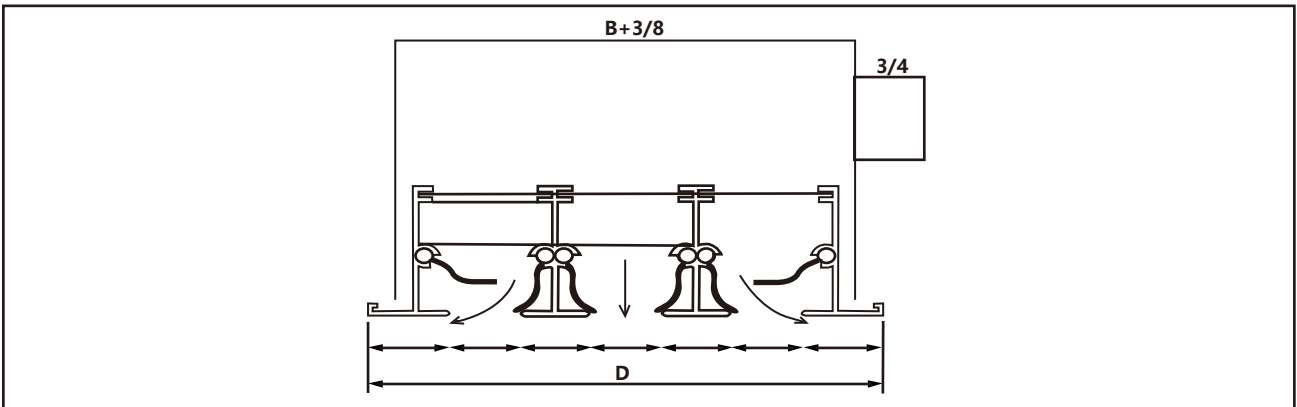

Slot Diffuser

Models: LBSD-C

- Slot diffusers are available in 1-6 slots, 3/4" or 1" slots size
- Slot diffusers can be mounted on wall or ceiling
- They can be used in rooms with ceiling heights from approx. 8.5ft to 13ft
- The direction of the air discharge can be adjusted by rotating the air control blades.

Slot Diffuser

Models: LBSD-C

Optional Accessory:
Optional Plenum

Standard finish: White powder coating

Optional finish: Powder coating with customize color

Slot Distance	Slots	A	B	H
3/4"	1	3"	1-9/16"	1-3/4"
	2	4-1/2"	3-1/8"	1-3/4"
	3	6"	4-5/8"	1-3/4"
	4	7-1/2"	6-1/8"	1-3/4"
	5	9-1/8"	7-3/4"	1-3/4"
	6	10-5/8"	9-1/4"	1-3/4"
1"	1	3-1/8"	1-3/4"	1-3/4"
	2	4-7/8"	3-1/2"	1-3/4"
	3	6-5/8"	5-1/4"	1-3/4"
	4	8-3/8"	7"	1-3/4"
	5	10"	8-3/4"	1-3/4"
	6	11-7/8"	10-7/16"	1-3/4"