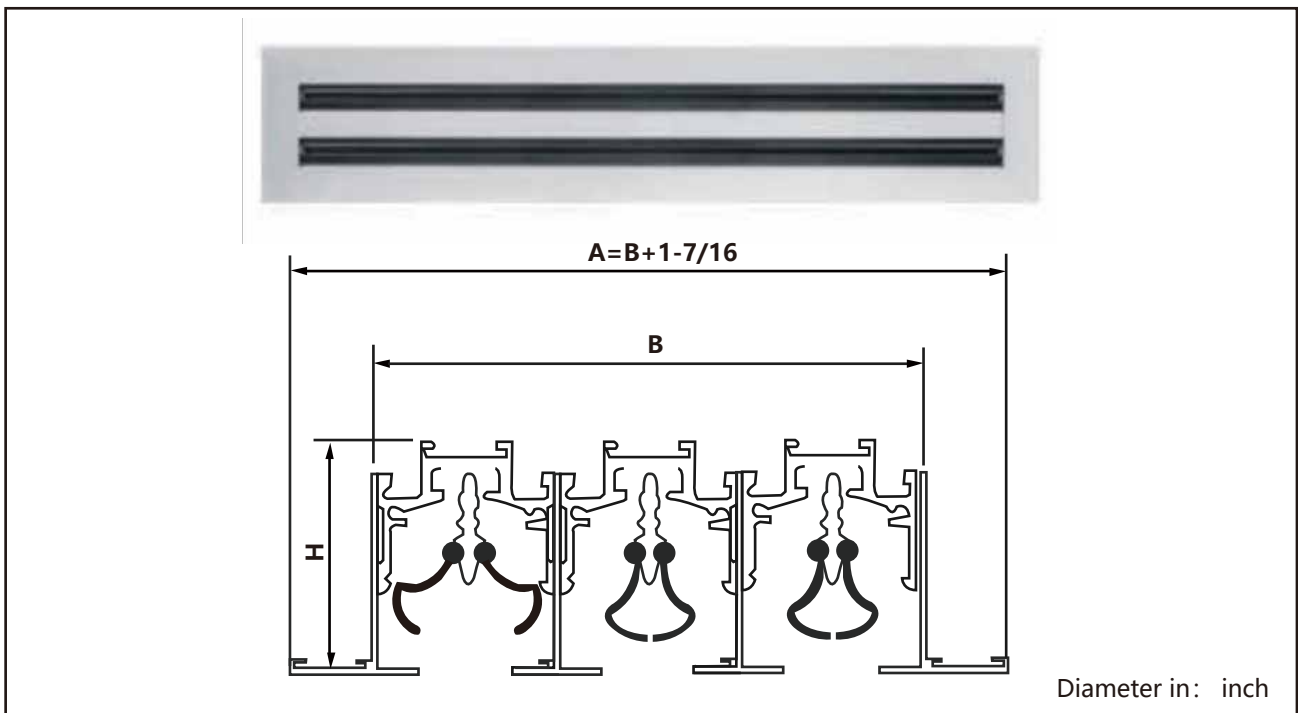

Slot Diffuser

Models: LBSD-C

- Slot diffusers are available in 1-6 slots, 3/4" or 1" slots size
- Slot diffusers can be mounted on wall or ceiling
- They can be used in rooms with ceiling heights from approx. 8.5ft to 13ft
- The direction of the air discharge can be adjusted by rotating the air control blades.

Slot Diffuser

Models: LBSD-C

Optional Accessory:
Optional Plenum

Standard finish: White powder coating

Optional finish: Powder coating with customize color

Slot Distance	Slots	A	B	H
3/4"	1	3"	1-9/16"	1-3/4"
	2	4-1/2"	3-1/8"	1-3/4"
	3	6"	4-5/8"	1-3/4"
	4	7-1/2"	6-1/8"	1-3/4"
	5	9-1/8"	7-3/4"	1-3/4"
	6	10-5/8"	9-1/4"	1-3/4"
1"	1	3-1/8"	1-3/4"	1-3/4"
	2	4-7/8"	3-1/2"	1-3/4"
	3	6-5/8"	5-1/4"	1-3/4"
	4	8-3/8"	7"	1-3/4"
	5	10"	8-3/4"	1-3/4"
	6	11-7/8"	10-7/16"	1-3/4"