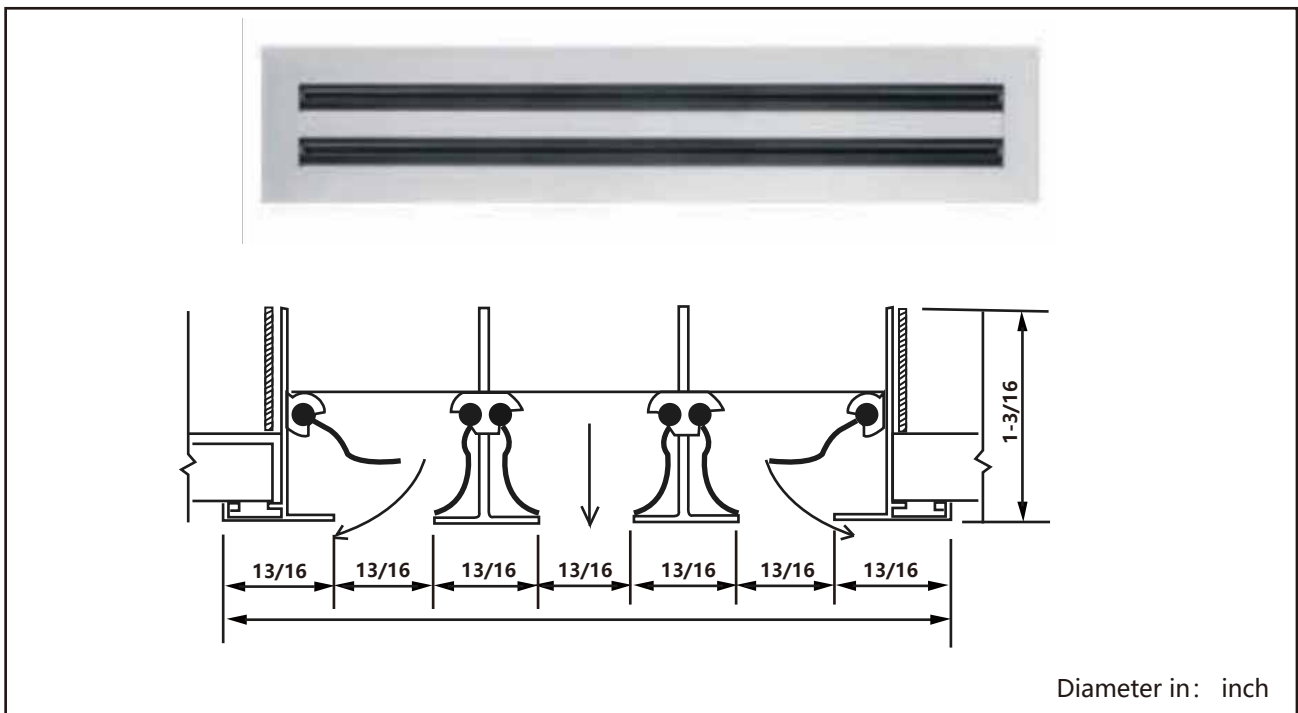

## Slot Diffuser

Models: LBSD-D

- Slot diffusers are available in 1-6 slots,  $\frac{3}{4}$ " or 1" slots size
- Slot diffusers can be mounted on wall or ceiling
- They can be used in rooms with ceiling heights from approx. 8.5ft to 13ft
- The direction of the air discharge can be adjusted by rotating the air control blades.

### Models: LBSD-D

**Optional Accessory:**  
Optional Plenum box

**Standard finish:** White powder coating

**Optional finish:** Powder coating with customize color

Slot Distance	Slots	A	B	H
3/4"	1	2-23/64"	1-13/32"	1-3/16"
	2	4"	3"	1-3/16"
	3	5-1/2"	4-9/16"	1-3/16"
	4	7-3/32"	6-1/8"	1-3/16"
	5	8-5/8"	7-3/4"	1-3/16"
	6	10-1/4"	8-7/8"	1-3/16"
1"	1	2-9/16"	1-5/8"	1-3/16"
	2	4-5/16"	3-3/8"	1-3/16"
	3	6-1/8"	5-1/8"	1-3/16"
	4	7-7/8"	6-7/8"	1-3/16"
	5	9-5/8"	8-3/4"	1-3/16"
	6	11-7/16"	10-1/2"	1-3/16"