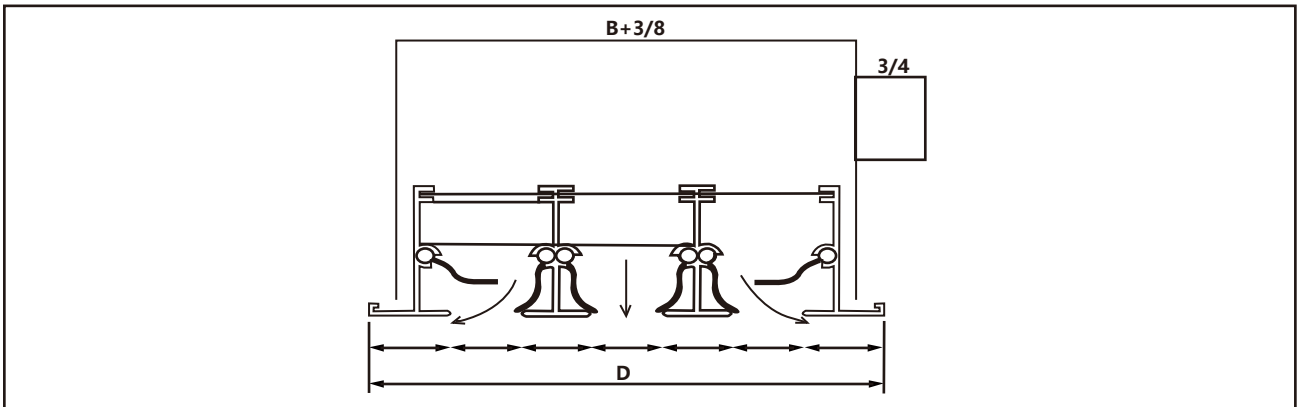

## Slot Diffuser

Models: LBSD-D

- Slot diffusers are available in 1-6 slots,  $\frac{3}{4}$ " or 1" slots size
- Slot diffusers can be mounted on wall or ceiling
- They can be used in rooms with ceiling heights from approx. 8.5ft to 13ft
- The direction of the air discharge can be adjusted by rotating the air control blades.

## Slot Diffuser

### Models: LBSD-D

**Optional Accessory:**  
Optional Plenum box

**Standard finish:** White powder coating

**Optional finish:** Powder coating with customize color

Slot Distance	Slots	A	B	H
3/4"	1	2-23/64"	1-13/32"	1-3/16"
	2	4"	3"	1-3/16"
	3	5-1/2"	4-9/16"	1-3/16"
	4	7-3/32"	6-1/8"	1-3/16"
	5	8-5/8"	7-3/4"	1-3/16"
	6	10-1/4"	8-7/8"	1-3/16"
1"	1	2-9/16"	1-5/8"	1-3/16"
	2	4-5/16"	3-3/8"	1-3/16"
	3	6-1/8"	5-1/8"	1-3/16"
	4	7-7/8"	6-7/8"	1-3/16"
	5	9-5/8"	8-3/4"	1-3/16"
	6	11-7/16"	10-1/2"	1-3/16"