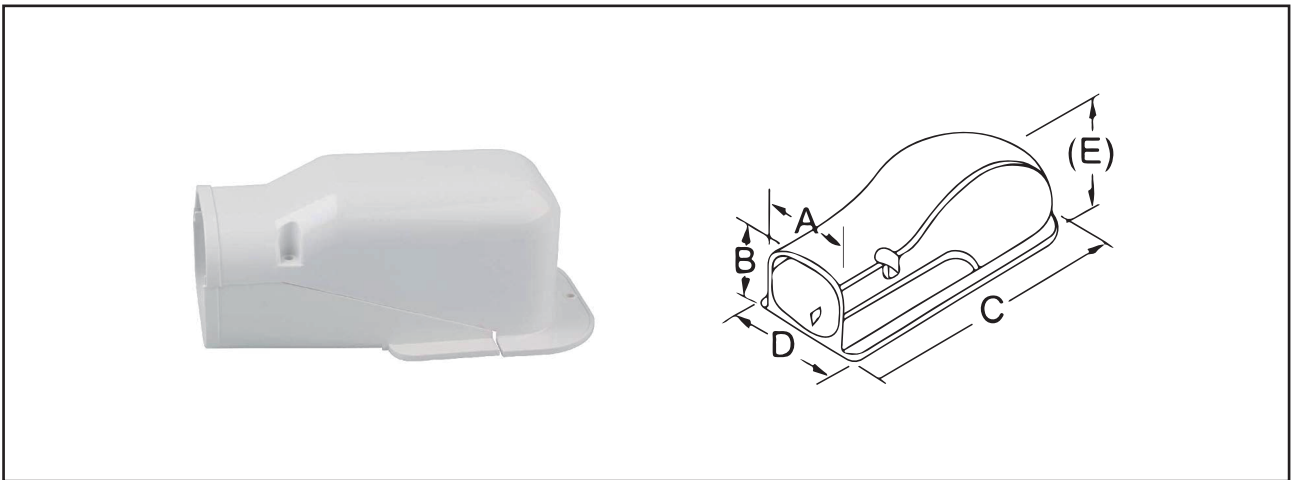

Wall Cover

Models: LBLS-D

General Description

- Three Trade sizes available: 3", 4", 5".
- Snap-on covers and a selection of couplings, elbows, caps, and more for any application.
- High-quality PVC material, UV resistant for outdoor service in all weather conditions.
- Paintable with most house paints to match exterior decorations.
- Commonly use for HVAC, or hide any exterior cabling, piping or wiring.
- Can be used indoor for interior applications.
- Working Temperature: -4°F ~ 140°F
- Color: Ivory

Parts	Dimension (in)				
	A	B	C	D	E
LBLS75-D	3-1/64	2-23/32	7-63/64	4-21/64	3-15/64
LBLS100-D	4-1/4	2-7/8	8-37/64	5-5/16	3-5/16
LBLS130-D	5-7/16	3-15/32	9-11/64	6-19/64	3-25/64