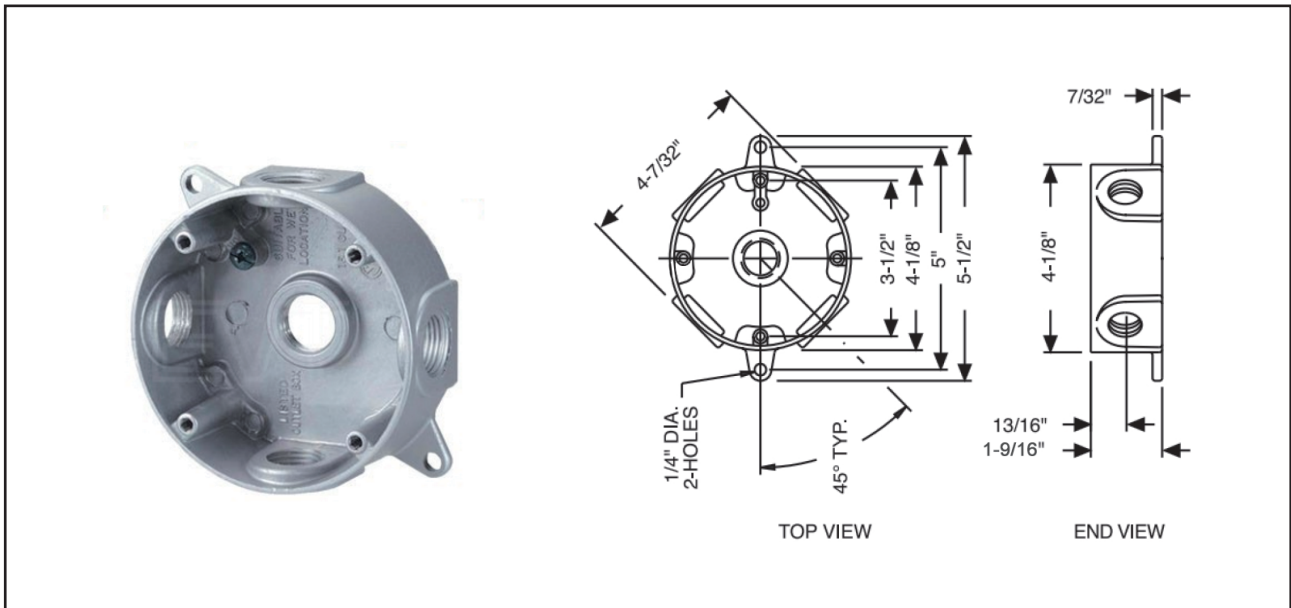

## Weatherproof Box Round Type

Models: LBWBR

### General Description

- UL Listed for wet locations.
- Die cast aluminum with powder coat finish.
- Reinforced connector outlets.
- Two cast-in mounting lugs for quick installation.
- Two closure plugs and ground screw included.
- Ground screw installed.
- For circuit wiring in wet, damp, or dry locations.
- Can be used as a weatherproof junction box.

## Weatherproof Box Round Type

### Models: LBWBR

	Part	Hub Size	Box Deep	Outlets	
Five Outlets 	LBWBR-4	1/2"	1-9/16"	Bottom	1
	LBWBR-6	3/4"	1-9/16"	Side	4
				Total	5